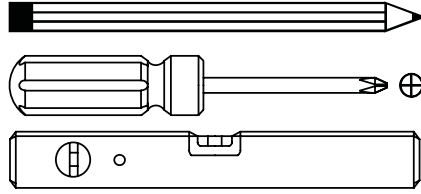

24-Feb-2020

3/6