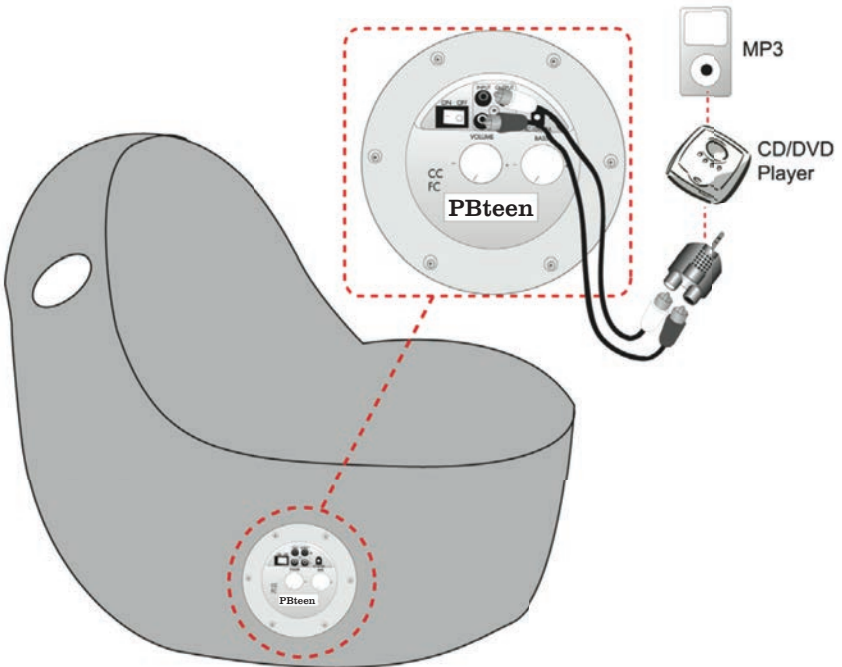

CONTROL PANEL:

A1- AC Power Input Jack
A2- Power On/Off Switch
A3- Headphone Plug In Jack
A4- Volume Adjust
A5- Bass Adjust
A6- iPod Cable
A7- Audio Output Jack for Multi-user
A8- Power "ON" Indicator Light

System Specifications:

Dimensions: 29" w x 34" h x 30" depth;
Seating dimensions: 28" w x 12.5" h x 20" depth
Weight: 18 lbs

- (2) 4.5" speakers @ 5W 8 Ohms
- (1) 4.5" speakers @ 10W 8 Ohms
- (1) 12v AC Power Adaptor

ASSEMBLY INSTRUCTIONS:

1. Plug the Power Adapter (B) into the power outlet and attach the other end into the AC Power Input Jack (A1).

2. Plug the white iPod Cable (C) into the headphone jack of your device, then plug the other end of iPod cable into the RCA Audio Input Jack of the chair (A7) on your control panel.

3. Turn the power switch (A2) to on position, and raise or lower the volume or bass with the knobs located on the control panel (A4, A5).

CARE INSTRUCTIONS:

- Spot clean only with a damp cloth