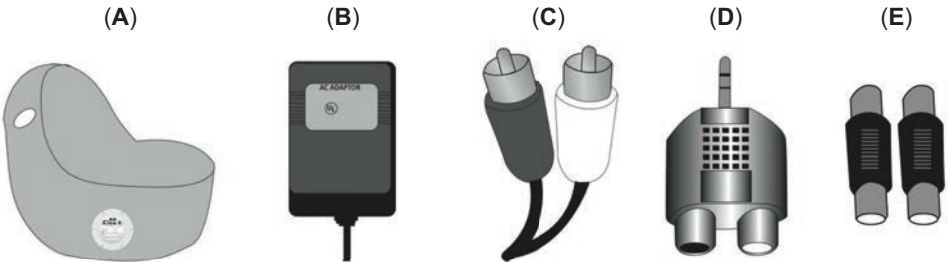

PB
teen

iBeanbag Chair

CAUTION: Adult supervision and assembly required. Adults should take care when unpacking and setting up electrical components of this chair this item.

Read before use:

- Excessive use of audio equipment could lead to hearing loss. If you are using earphones, set your volume to a safe level. If you experience ringing in your ears, reduce the volume or discontinue use of your device.
- Children under the age of 7 should not use this product without adult supervision
- Strictly for indoor use – do not expose to direct sunlight, moisture or extreme temperatures
- If cover becomes wet, disconnect power supply and do not use until completely dry
- Never try to remove cover or any components to avoid injury or electrical shock.
- Only use the power adaptor that came with this chair. Adapters for other electronic devices may look similar but may damage this chair.
- The only way to shut off power completely to your power adaptor is to disconnect it from power source.
- Always leave space around your power adaptor. Do not use in a location where airflow around the power adaptor is confined.

PRE-ASSEMBLY:

- Please read all instructions before beginning assembly.
- Save all packing materials until assembly is complete to avoid accidentally discarding smaller parts

PARTS INCLUDED:

- (A) Chair - 1pc
- (B) AC/DC Power Supply - 1 pc
- (C) iPod Cable - 1 pc
- (D) RC Stereo to Mini Adaptor - 1 pc
- (E) AC/DC RCA female to female plug adaptor - 2 pcs

System Specifications:

Dimensions: 29" w x 34" h x 30" depth;
Seating dimensions: 28" w x 12.5" h x 20" depth
Weight: 18 lbs

- (2) 4.5" speakers @ 5W 8 Ohms
- (1) 4.5" speakers @ 10W 8 Ohms
- (1) 12v AC Power Adaptor