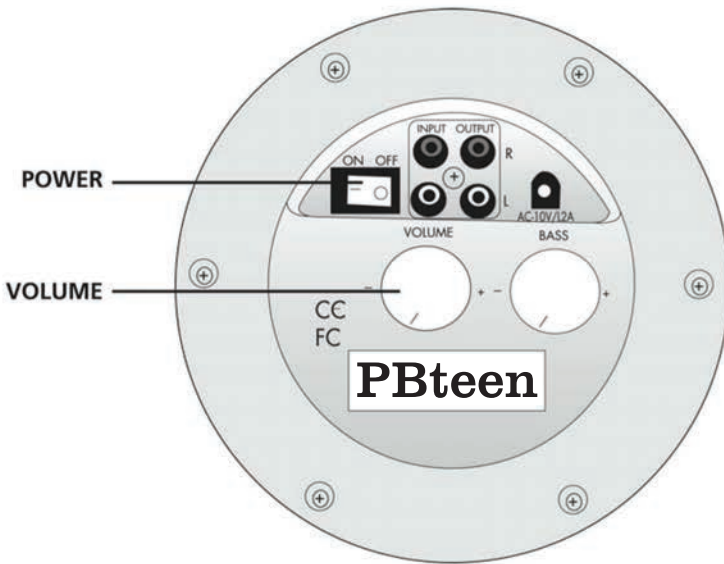

CONTROL PANEL:

A1- AC Power Input Jack
A2- Power On/Off Switch
A3- Headphone Plug In Jack
A4- Volume Adjust
A5- Bass Adjust
A6- iPod Cable
A7- Audio Output Jack for Multi-user
A8- Power "ON" Indicator Light

System Specifications:

Dimensions: 29" w x 34" h x 30" depth;
Seating dimensions: 28" w x 12.5" h x 20" depth
Weight: 18 lbs

- (2) 4.5" speakers @ 5W 8 Ohms
- (1) 4.5" speakers @ 10W 8 Ohms
- (1) 12v AC Power Adaptor

ASSEMBLY INSTRUCTIONS:

1. Plug the Power Adapter (B) into the power outlet and attach the other end into the AC Power Input Jack (A1).

2. Plug the white iPod Cable (C) into the headphone jack of your device, then plug the other end of iPod cable into the RCA Audio Input Jack of the chair (A7) on your control panel.

3. Turn the power switch (A2) to on position, and raise or lower the volume or bass with the knobs located on the control panel (A4, A5).

CARE INSTRUCTIONS:

- Spot clean only with a damp cloth