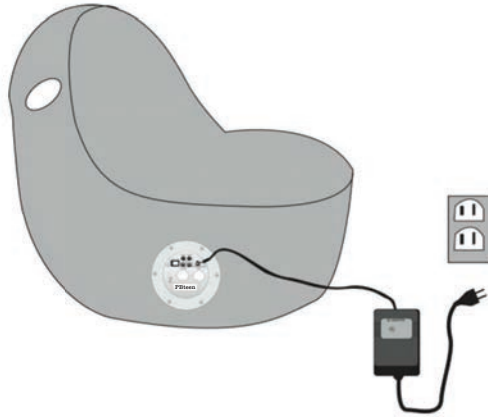

PRE-ASSEMBLY:

- Please read all instructions before beginning assembly.
- Save all packing materials until assembly is complete to avoid accidentally discarding smaller parts

PARTS INCLUDED:

- (A) Chair - 1pc
- (B) AC/DC Power Supply - 1 pc
- (C) iPod Cable - 1 pc
- (D) RC Stereo to Mini Adaptor - 1 pc
- (E) AC/DC RCA female to female plug adaptor - 2 pcs

CONTROL PANEL:

A1- AC Power Input Jack
A2- Power On/Off Switch
A3- Headphone Plug In Jack
A4- Volume Adjust
A5- Bass Adjust
A6- iPod Cable
A7- Audio Output Jack for Multi-user
A8- Power "ON" Indicator Light

System Specifications:

Dimensions: 29" w x 34" h x 30" depth;
Seating dimensions: 28" w x 12.5" h x 20" depth
Weight: 18 lbs

- (2) 4.5" speakers @ 5W 8 Ohms
- (1) 4.5" speakers @ 10W 8 Ohms
- (1) 12v AC Power Adaptor

ASSEMBLY INSTRUCTIONS:

1. Plug the Power Adapter (B) into the power outlet and attach the other end into the AC Power Input Jack (A1).

2. Plug the white iPod Cable (C) into the headphone jack of your device, then plug the other end of iPod cable into the RCA Audio Input Jack of the chair (A7) on your control panel.