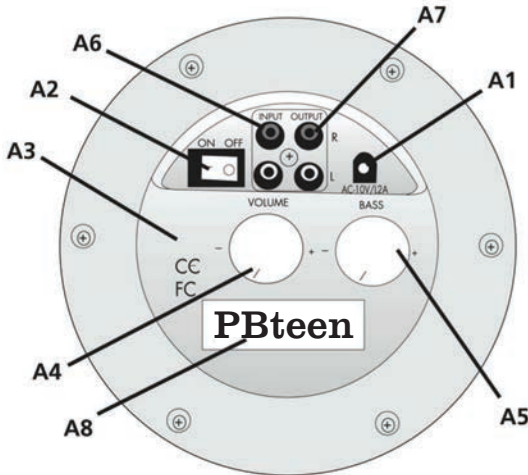

PRE-ASSEMBLY:

- Please read all instructions before beginning assembly.
- Save all packing materials until assembly is complete to avoid accidentally discarding smaller parts

PARTS INCLUDED:

- (A) Chair - 1pc
- (B) AC/DC Power Supply - 1 pc
- (C) iPod Cable - 1 pc
- (D) RC Stereo to Mini Adaptor - 1 pc
- (E) AC/DC RCA female to female plug adaptor - 2 pcs

CONTROL PANEL:

A1- AC Power Input Jack
A2- Power On/Off Switch
A3- Headphone Plug In Jack
A4- Volume Adjust
A5- Bass Adjust
A6- iPod Cable
A7- Audio Output Jack for Multi-user
A8- Power "ON" Indicator Light

System Specifications:

Dimensions: 29" w x 34" h x 30" depth;
Seating dimensions: 28" w x 12.5" h x 20" depth
Weight: 18 lbs

- (2) 4.5" speakers @ 5W 8 Ohms
- (1) 4.5" speakers @ 10W 8 Ohms
- (1) 12v AC Power Adaptor

3. Turn the power switch (A2) to on position, and raise or lower the volume or bass with the knobs located on the control panel (A4, A5).

CARE INSTRUCTIONS:

- Spot clean only with a damp cloth