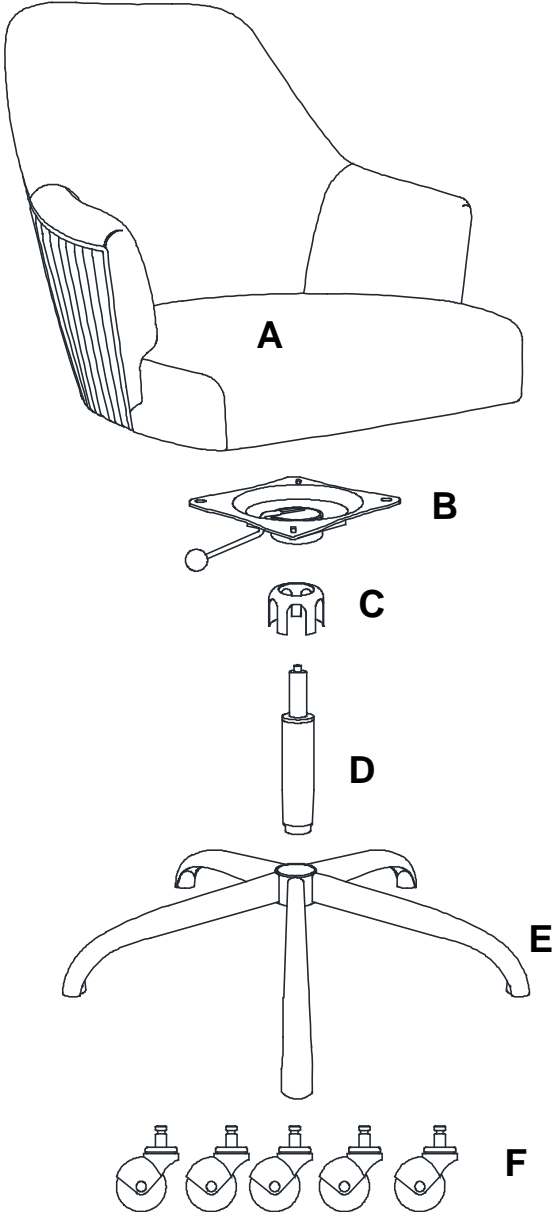

- Para evitar desechar accidentalmente las partes pequeñas o las piezas de ferretería, no tirar el embalaje o contenido de la caja hasta que el ensamblaje esté completo.

Care Instructions:

- Dust often using a clean, soft, dry and lint-free cloth.
- When blot spills, wipe with a clean, damp cloth immediately.
- We do not recommend the use of chemical cleansers, abrasives or furniture polish on our lacquered finish.
- Hardware may loosen over time. Periodically check to make sure all connections are tight. Re-tighten if necessary.

G

Ø1/4"x7/8"

4x

H

4x

I

4x

J