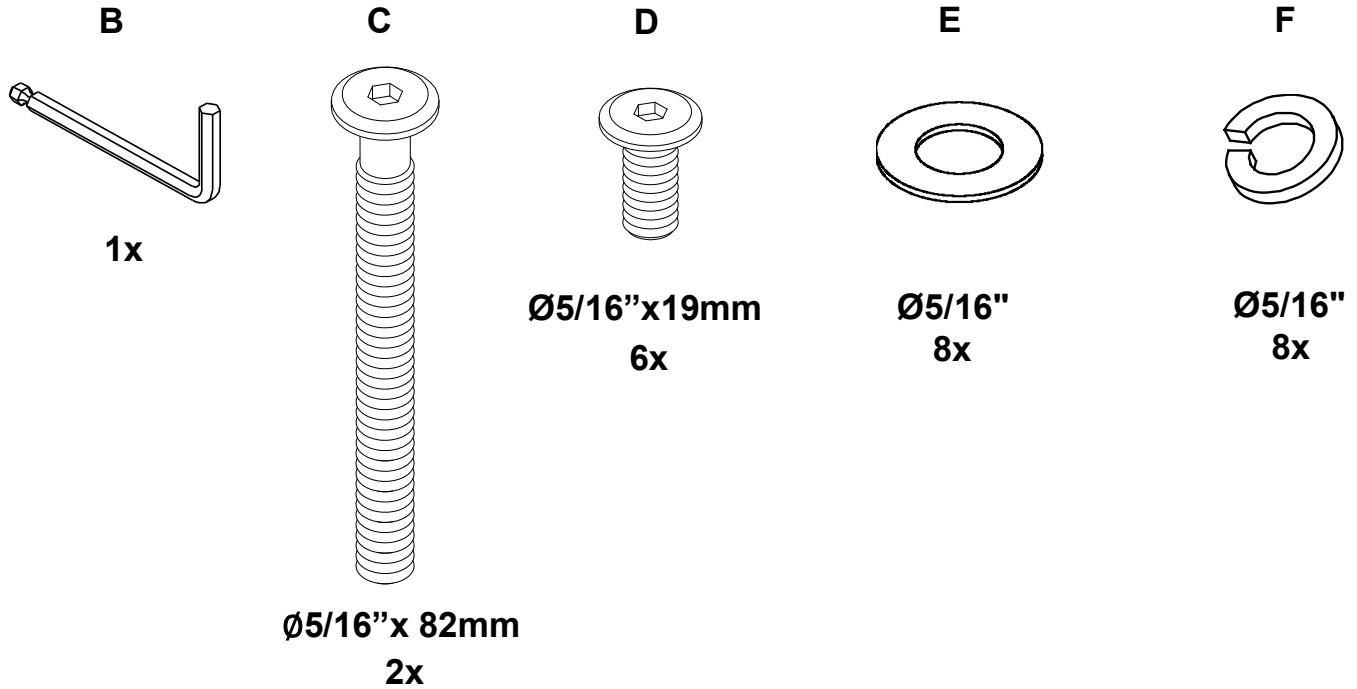

From Customize It base leg