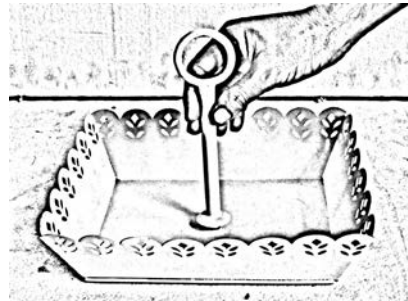

PRETTY PETALS BEAUTY STRG TRAY
Assembling instruction

Parts Included

- (1) Tray
- (1) Rod

Step 1-

Pick up the rod & insert into Tray stud and thread clockwise as per below illustration.

Care and Instructions: