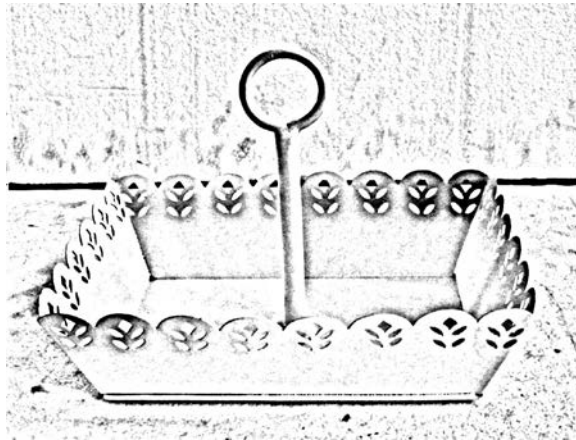

Care and Instructions:

- Wipe with soft, dry cloth.
- To protect the finish, do not apply household cleaners or abrasives.