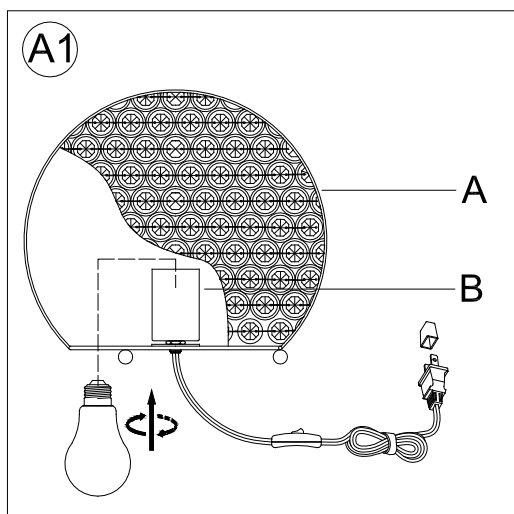

Shimmer Table Lamp Assembly Instructions

Important Safety Instructions:

- These instructions are provided for your safety. It is very important that they are read carefully and completely before beginning the assembly and installation of this lighting fixture.
- This portable luminaire has a polarized plug (one blade is wider than the other) as a safety feature to reduce the risk of electric shock. This plug will fit in a polarized outlet only one way. If the plug does not fit fully in the outlet, reverse the plug. If it still does not fit, contact a qualified electrician. Never use with an extension cord unless plug can be fully inserted. Do not alter the plug. Do not attempt to defeat this safety feature.
- This fixture has been rated for up to one (1) **60-watt maximum TYPE A standard incandescent light bulb** (not included) or one (1) **13-watt compact fluorescent light bulb** (included for California customers only). To avoid the risk of fire, do not exceed the recommended lamp wattage.
- This lamp is meant for indoor use.
- **Save these instructions.**

WARNING:

- **To reduce the risk of fire, electrical shock or personal injury, always turn off and unplug the light fixture and allow it to cool prior to replacing the light bulb.**
- **Do not touch bulb when fixture is turned on. Do not look directly at lit bulb.**
- **Keep flammable materials away from lit bulb.**

Parts Included:

(A) Lamp Body (1)

(B) Socket (1)

To Assemble:

Insert the specified light bulb into the Socket (B). DO NOT EXCEED THE SPECIFIED WATTAGE.

Care instructions:

- Wipe clean with a soft, dry cloth or static duster.
- Always avoid the use of harsh chemicals or abrasive cleaners as they may cause damage to the fixture's finish