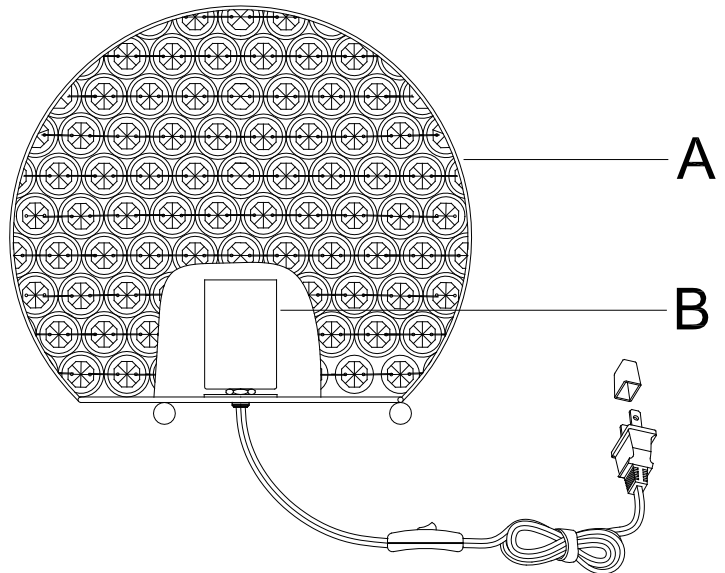

Shimmer Table Lamp Assembly Instructions

Important Safety Instructions:

- These instructions are provided for your safety. It is very important that they are read carefully and completely before beginning the assembly and installation of this lighting fixture.
- This portable luminaire has a polarized plug (one blade is wider than the other) as a safety feature to reduce the risk of electric shock. This plug will fit in a polarized outlet only one way. If the plug does not fit fully in the outlet, reverse the plug. If it still does not fit, contact a qualified electrician. Never use with an extension cord unless plug can be fully inserted. Do not alter the plug. Do not attempt to defeat this safety feature.
- This fixture has been rated for up to one (1) **60-watt maximum TYPE A standard incandescent light bulb** (not included) or one (1) **13-watt compact fluorescent light bulb** (included for California customers only). To avoid the risk of fire, do not exceed the recommended lamp wattage.
- This lamp is meant for indoor use.
- **Save these instructions.**

WARNING:

- **To reduce the risk of fire, electrical shock or personal injury, always turn off and unplug the light fixture and allow it to cool prior to replacing the light bulb.**
- **Do not touch bulb when fixture is turned on. Do not look directly at lit bulb.**
- **Keep flammable materials away from lit bulb.**

Parts Included:

(A) Lamp Body (1)

(B) Socket (1)

To Assemble:

Insert the specified light bulb into the Socket (B). DO NOT EXCEED THE SPECIFIED WATTAGE.

Care instructions:

- Wipe clean with a soft, dry cloth or static duster.
- Always avoid the use of harsh chemicals or abrasive cleaners as they may cause damage to the fixture's finish