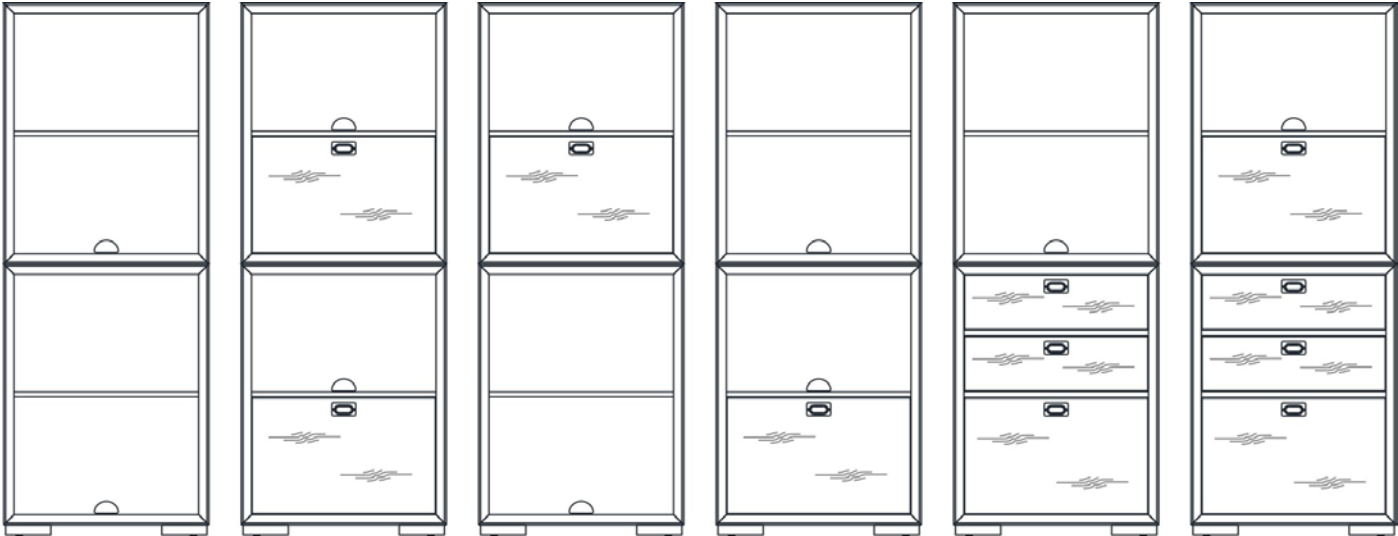

**CALLUM FEET BASE**  
**PIED CALLUM**  
**BASE PIES CALLUM**

Parts / Pièces / Piezas :

Hardware Enclosed / Matériel fourni / Accesorios incluidos:

<p><b>a</b></p>  <p>Dia. 1/4"x 1 1/2" 12x</p>	<p><b>b</b></p>  <p>1x</p>
--	--

ASSEMBLY INSTRUCTIONS / INSTRUCTIONS D'ASSEMBLAGE / INSTRUCCIONES DE ENSAMBLAJE :

1

2

3

3

4

5

**Configuration Callum ( Sold Separately )**

Note: Always put the three drawer on the bottom, do not recommend to put the three drawer to the top of the case.

**Care Instructions:**

- Dust often using a clean, soft, dry and lint-free cloth.
- Blot spills immediately and wipe with a clean, damp cloth.
- We do not recommend the use of chemical cleansers, abrasives or furniture polish on our lacquered finish.